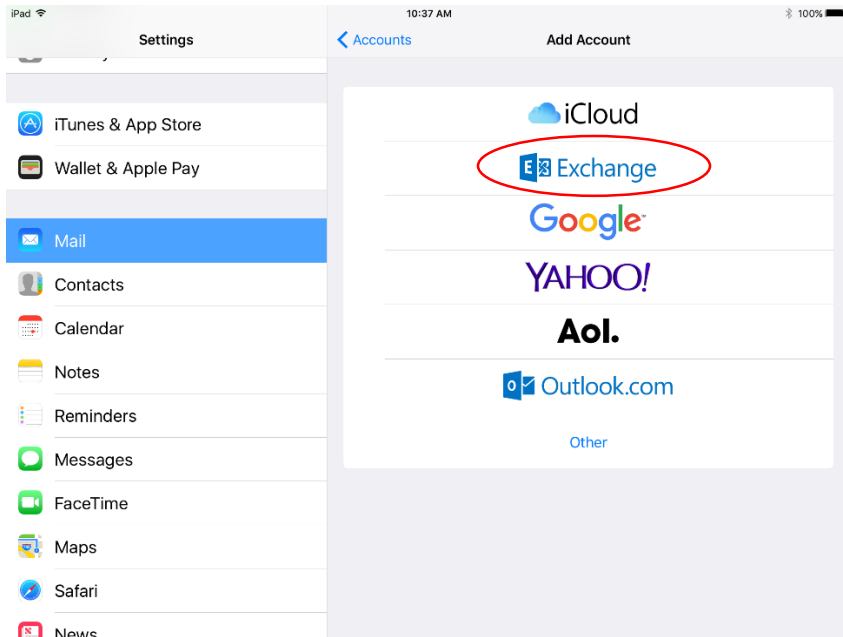

## Installing e-mail to a phone

Go To:

- **Settings**
- **Mail**
- **Accounts**

- **Add Account**

- **Exchange**

- **Enter e-mail address**
- **Tap Next**

Enter:

- **Password**
- **Tap Next**

- **Tap Save**

It may take a few minutes to fully download your account information.