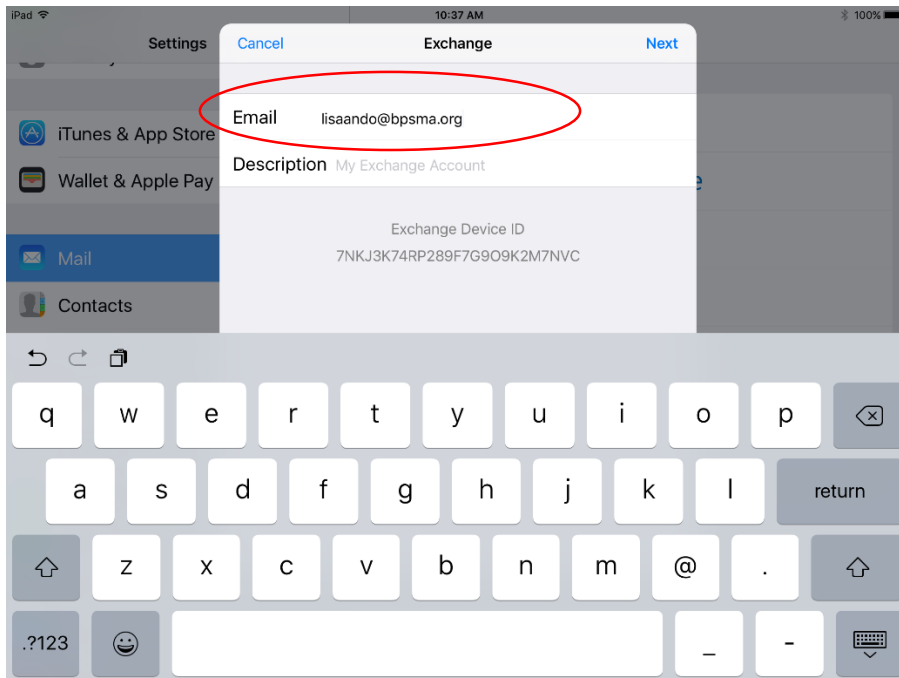

## Installing e-mail to a phone

Go To:

- **Settings**
- **Mail**
- **Accounts**

- **Add Account**

- **Exchange**

- **Enter e-mail address**
- **Tap Next**

Enter:

- **Password**
- **Tap Next**

- **Tap Save**

It may take a few minutes to fully download your account information.