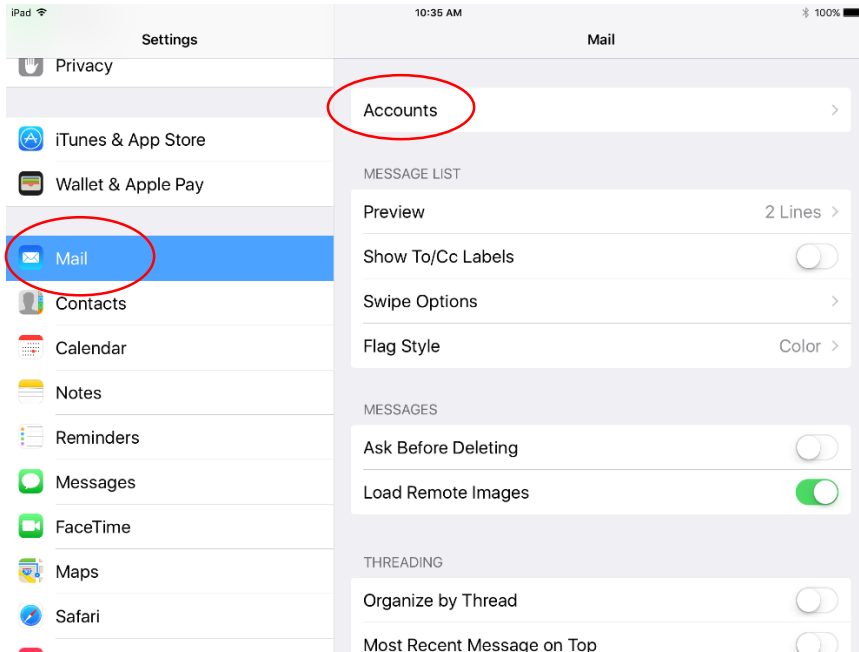

## Installing e-mail to a phone

Go To:

- **Settings**
- **Mail**
- **Accounts**

- **Add Account**

- **Exchange**

- **Enter e-mail address**
- **Tap Next**

Enter:

- **Password**
- **Tap Next**

- **Tap Save**

It may take a few minutes to fully download your account information.