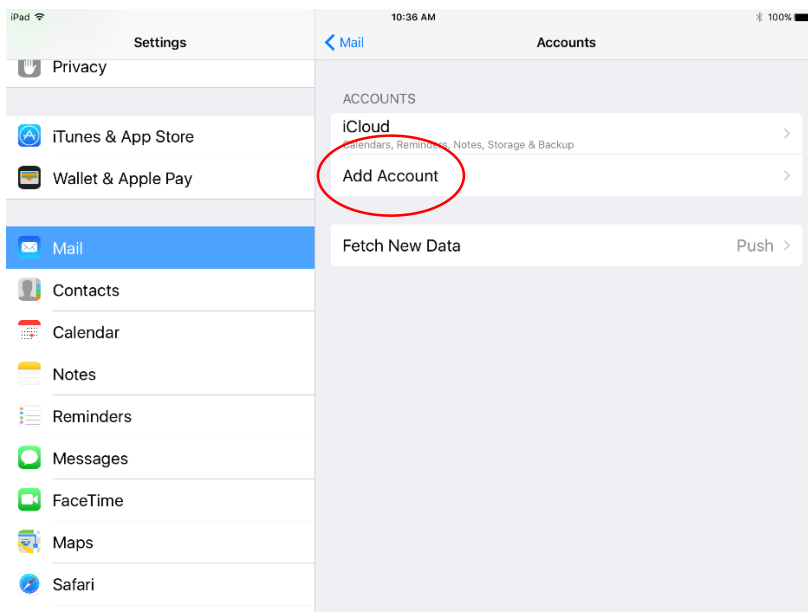

## Installing e-mail to a phone

Go To:

- **Settings**
- **Mail**
- **Accounts**

- **Add Account**

- **Exchange**

- **Enter e-mail address**
- **Tap Next**

Enter:

- **Password**
- **Tap Next**

- **Tap Save**

It may take a few minutes to fully download your account information.