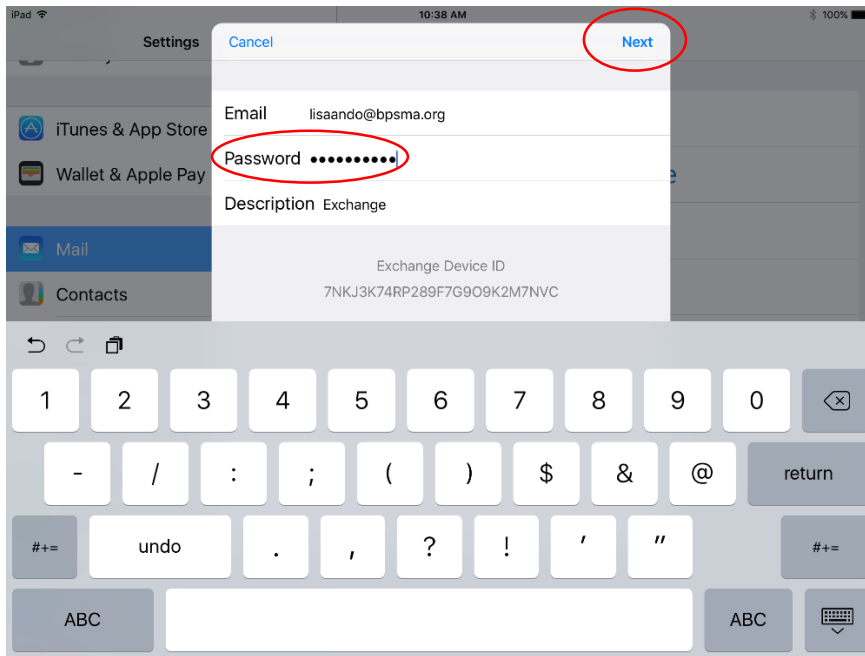

## Installing e-mail to a phone

Go To:

- **Settings**
- **Mail**
- **Accounts**

- **Add Account**

- **Exchange**

- **Enter e-mail address**
- **Tap Next**

Enter:

- **Password**
- **Tap Next**

- **Tap Save**

It may take a few minutes to fully download your account information.