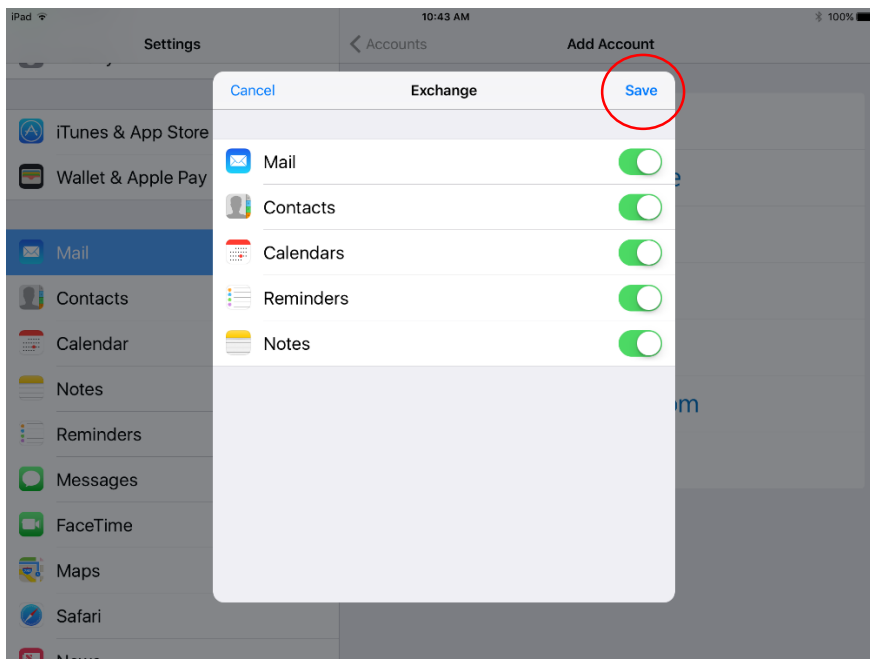

## Installing e-mail to a phone

Go To:

- **Settings**
- **Mail**
- **Accounts**

- **Add Account**

- **Exchange**

- **Enter e-mail address**
- **Tap Next**

Enter:

- **Password**
- **Tap Next**

- **Tap Save**

It may take a few minutes to fully download your account information.